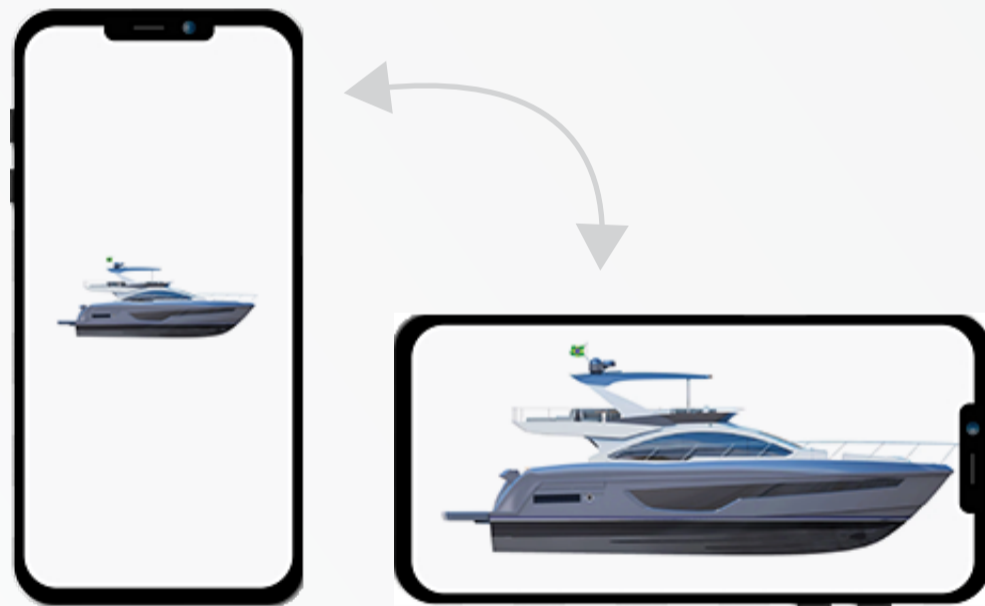

SCHAEFER

450

PLEASE TURN YOUR
PHONE SIDEWAYS

SCHAEFER
YACHTS

SCHAEFER
450

FLYBRIDGE

MAIN DECK

CABINS

SCHAEFER

450

Max. length: 13,66 m (45 ft)

Max. beam: 4,26 m (14 ft)

Light craft mass: 15.785 kg (34,800 lb)

Deadrise angle: 18 °

Fuel capacity: 1200 L (317 gal)

Fresh water capacity: 500 L (132 gal)

Passenger capacity (day): 14

Passenger capacity (night): 4+1

Designer: Marcio Schaefer

V33 - 303 - 365 - 375 - 400 - 510
FLY - 450 - 510 - 600 - 660 - 770 - 25M

schaeferyachts.com